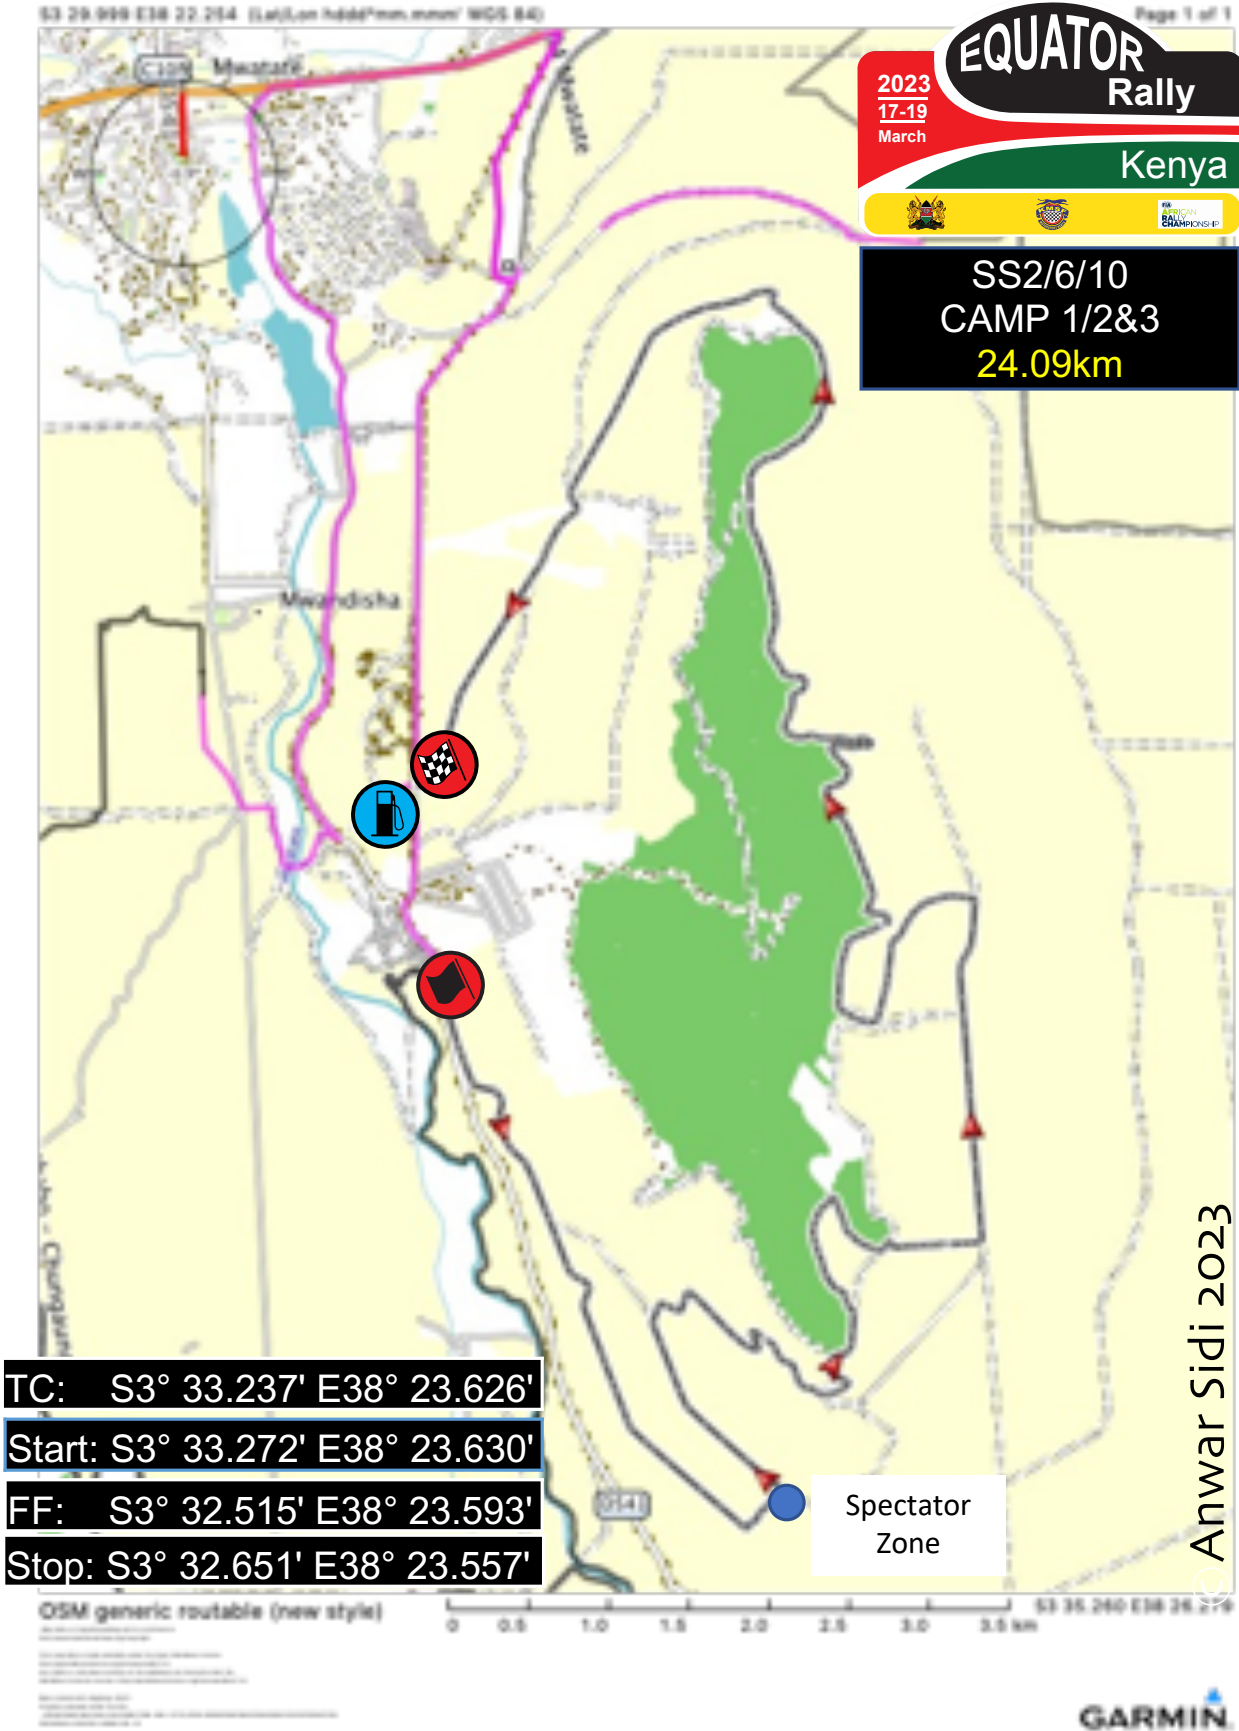

OVERALL STAGE MAP

SHAKEDOWN TEITA

SS1/5/9 CHARCOAL 1,2&3

SS2/6/10 CAMP 1,2 & 3

Anwar Sidi 2023

SS3/7 KARANI 1&2

SS4/8 KAMTONGA 1&2