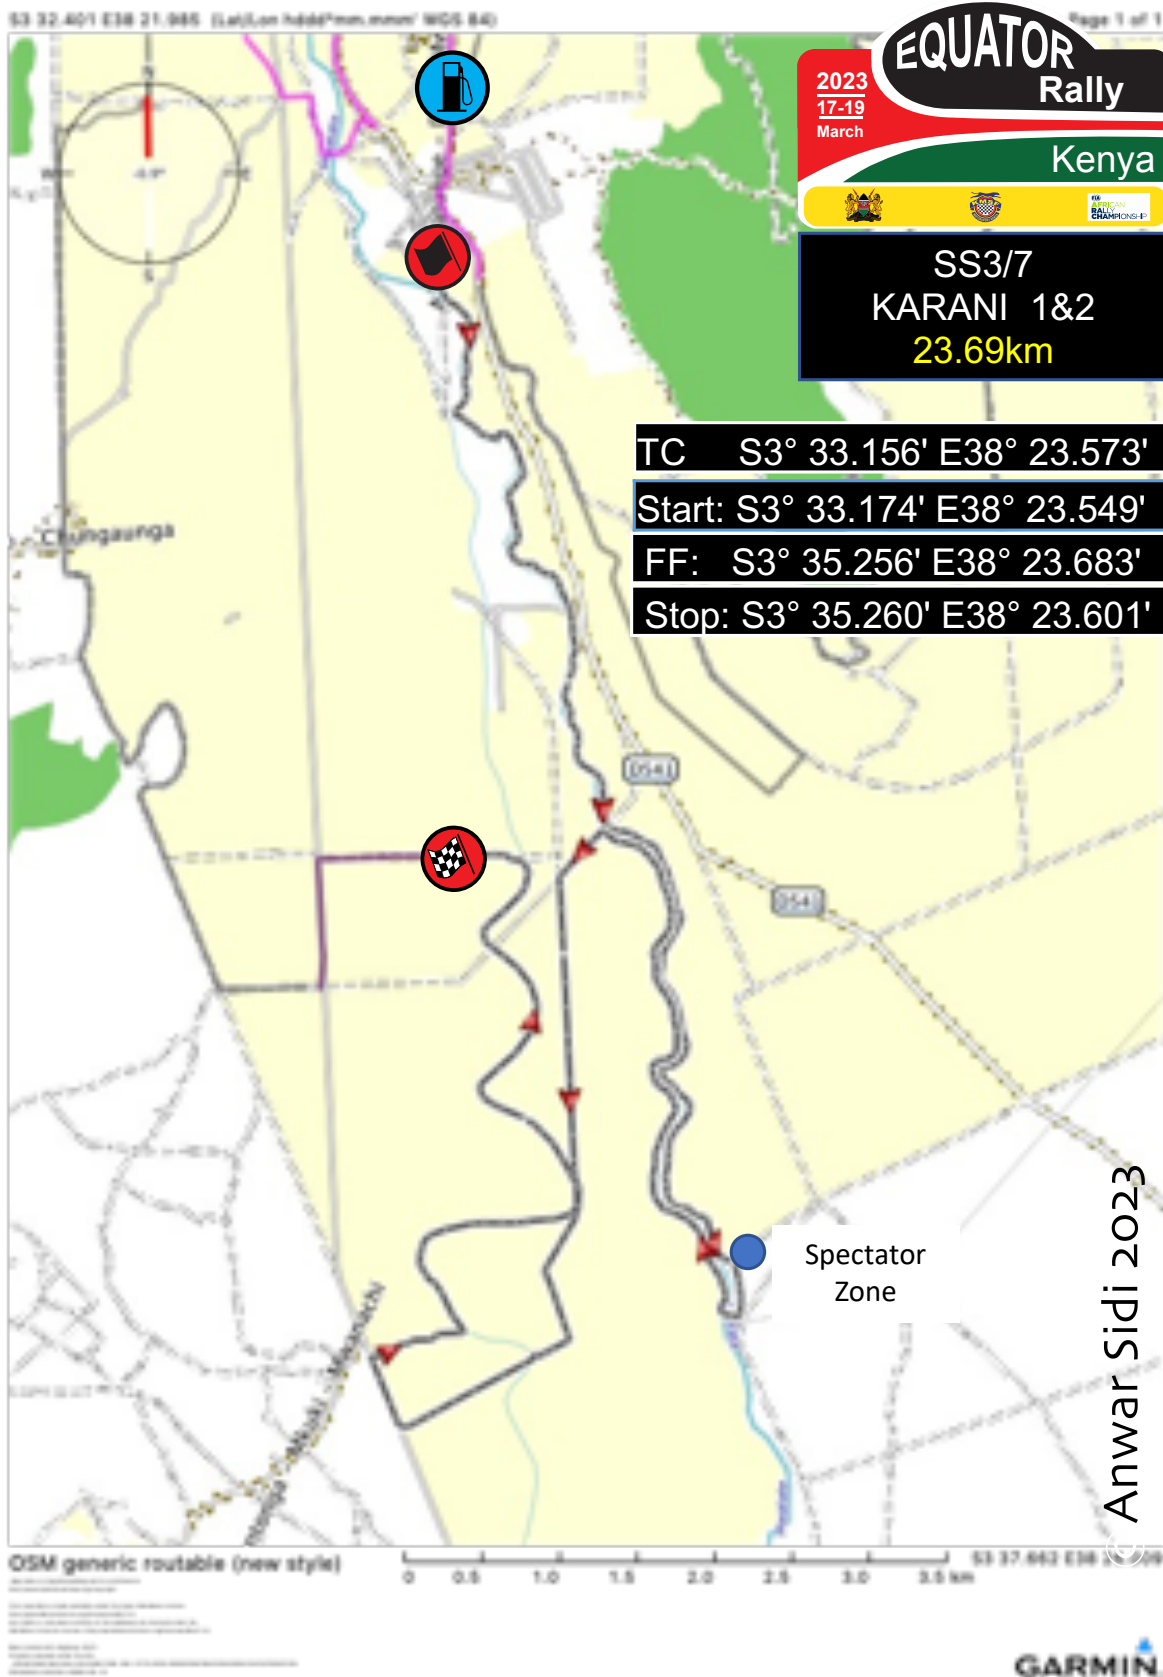

OVERALL STAGE MAP

SHAKEDOWN TEITA

SS1/5/9 CHARCOAL 1,2&3

SS2/6/10 CAMP 1,2 & 3

Anwar Sidi 2023

SS3/7 KARANI 1&2

SS4/8 KAMTONGA 1&2