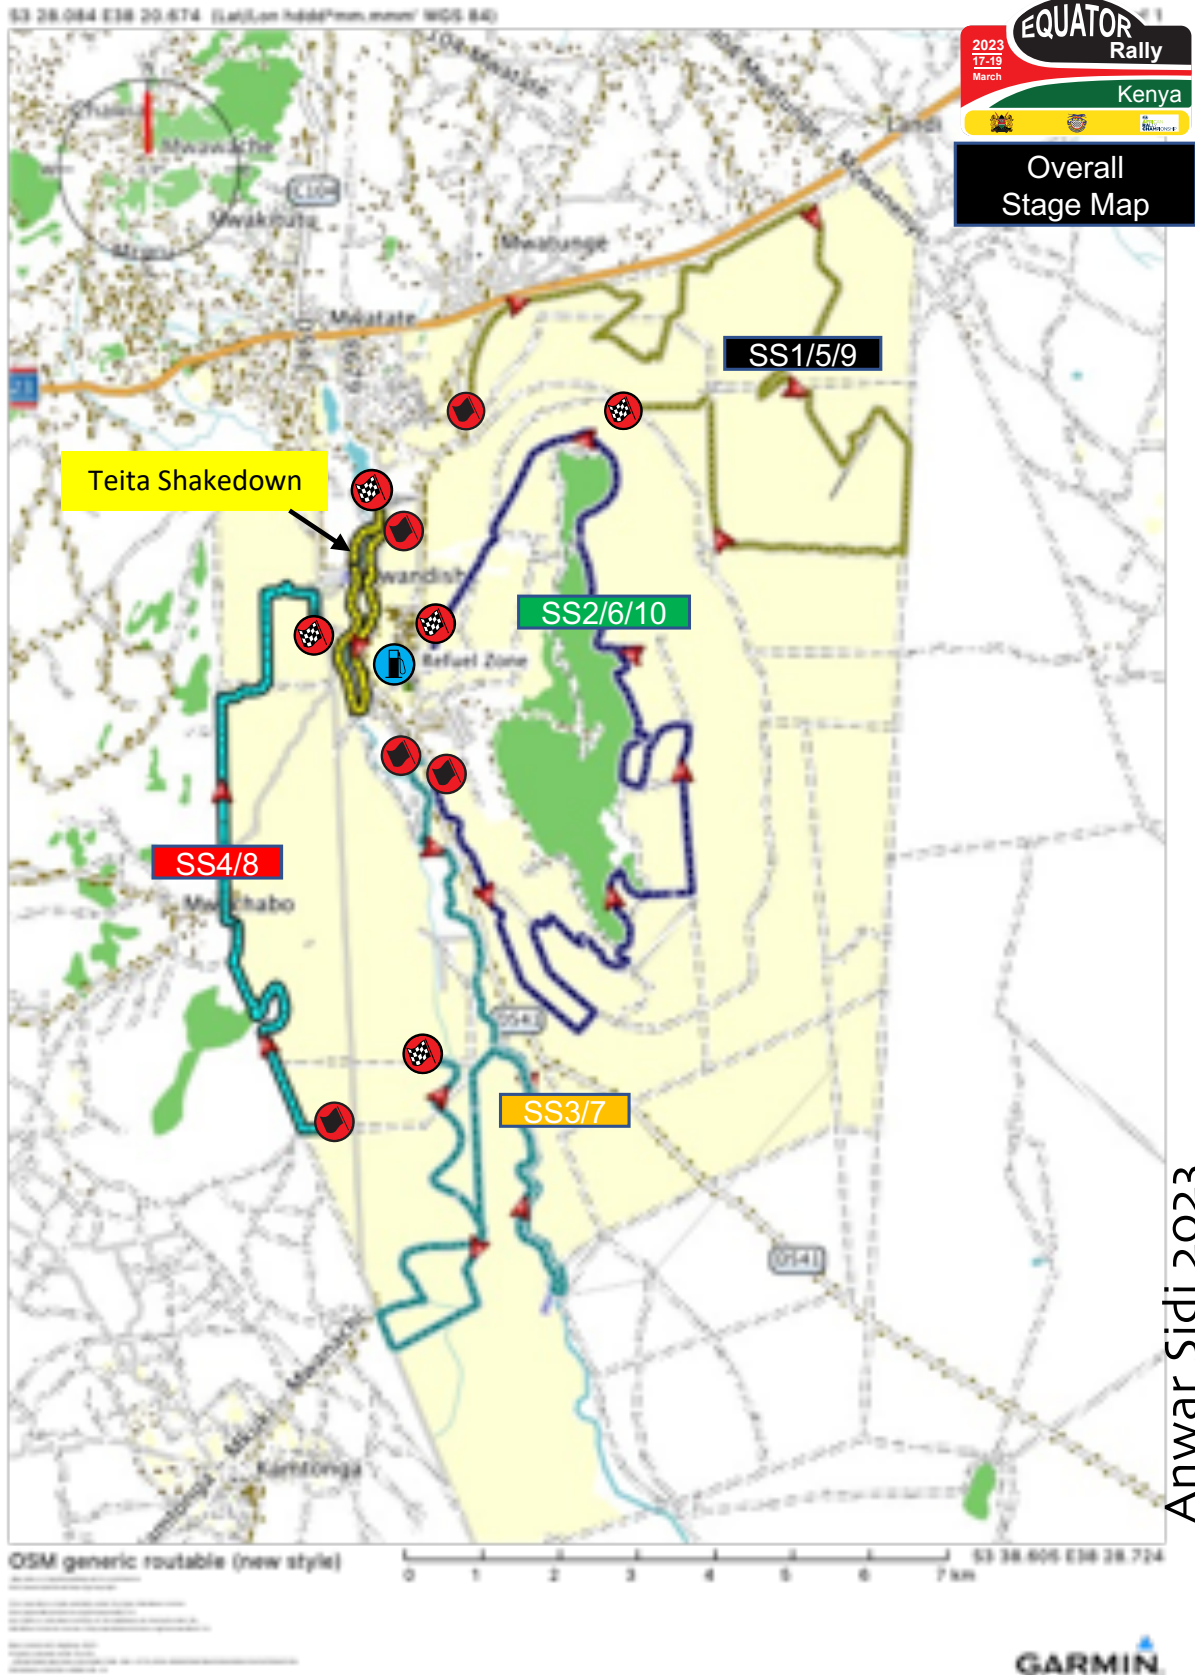

OVERALL STAGE MAP

SHAKEDOWN TEITA

SS1/5/9 CHARCOAL 1,2&3

SS2/6/10 CAMP 1,2 & 3

Anwar Sidi 2023

SS3/7 KARANI 1&2

SS4/8 KAMTONGA 1&2