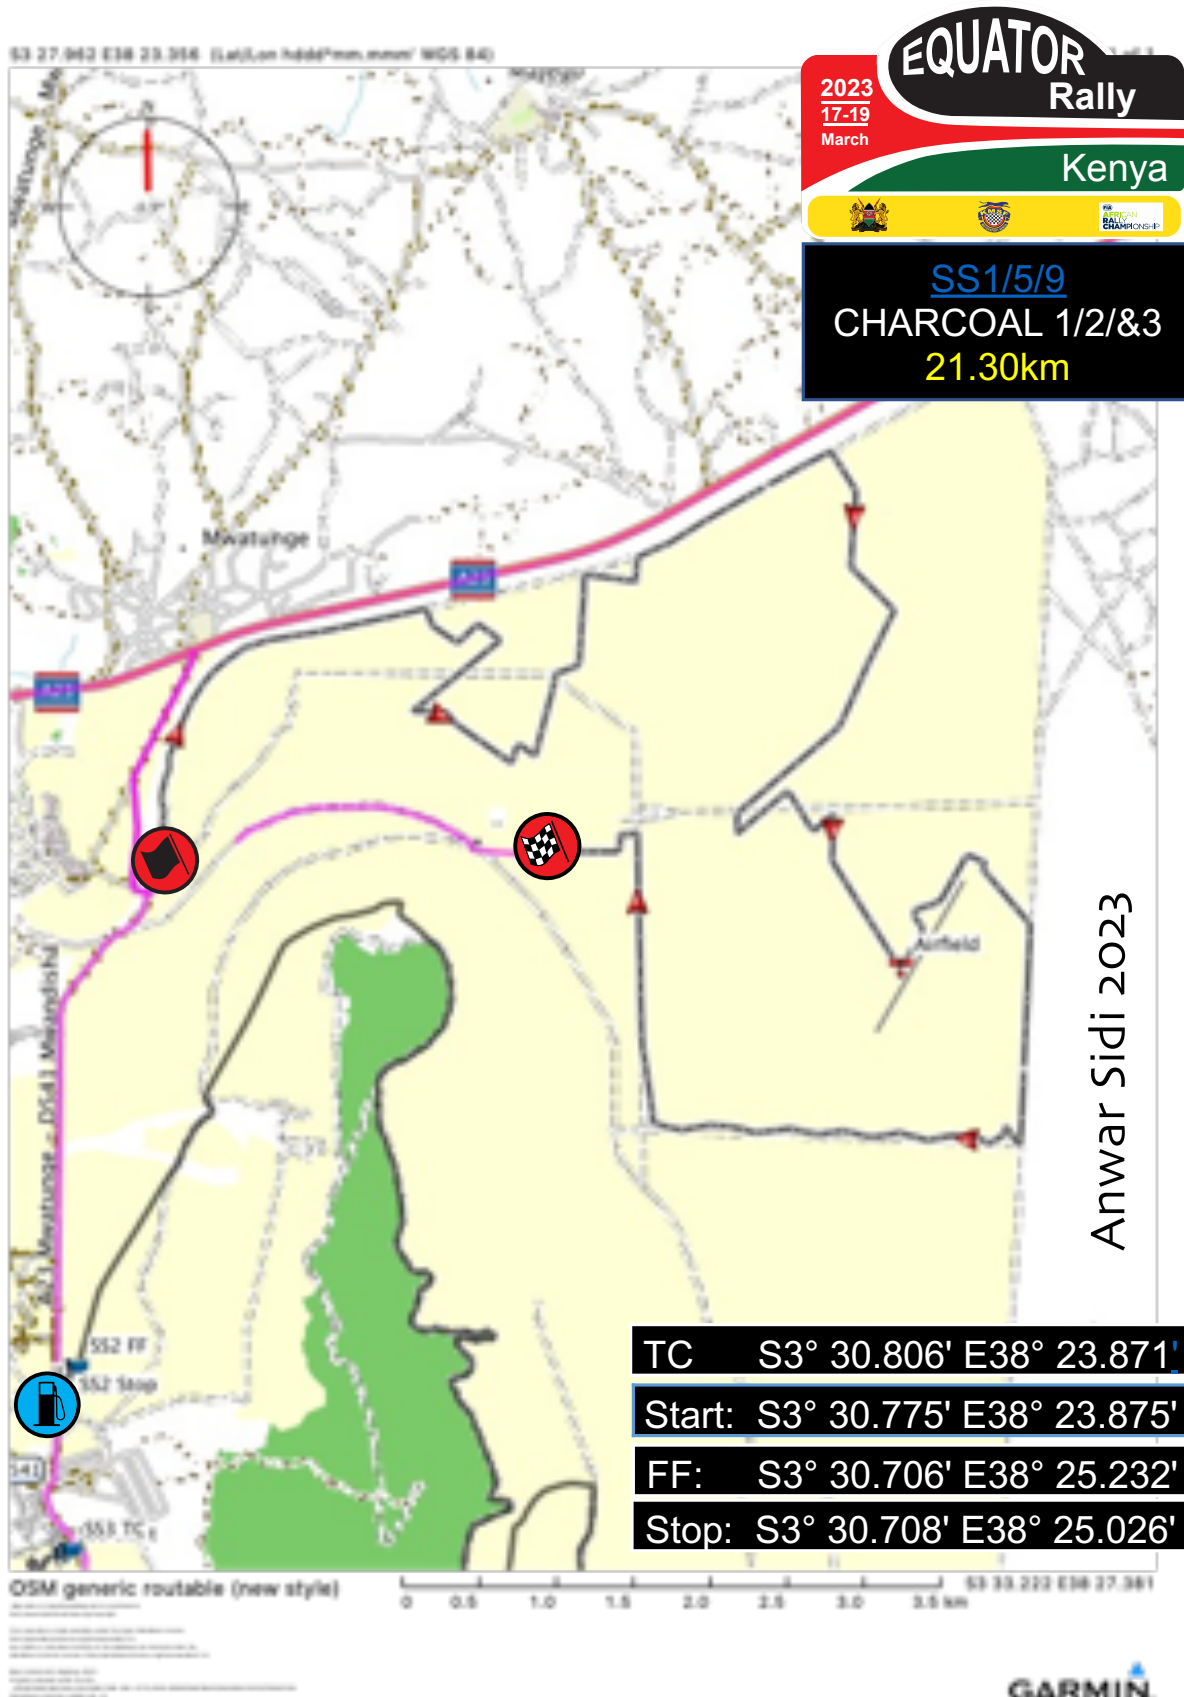

OVERALL STAGE MAP

SHAKEDOWN TEITA

SS1/5/9 CHARCOAL 1,2&3

SS2/6/10 CAMP 1,2 & 3

Anwar Sidi 2023

SS3/7 KARANI 1&2

SS4/8 KAMTONGA 1&2