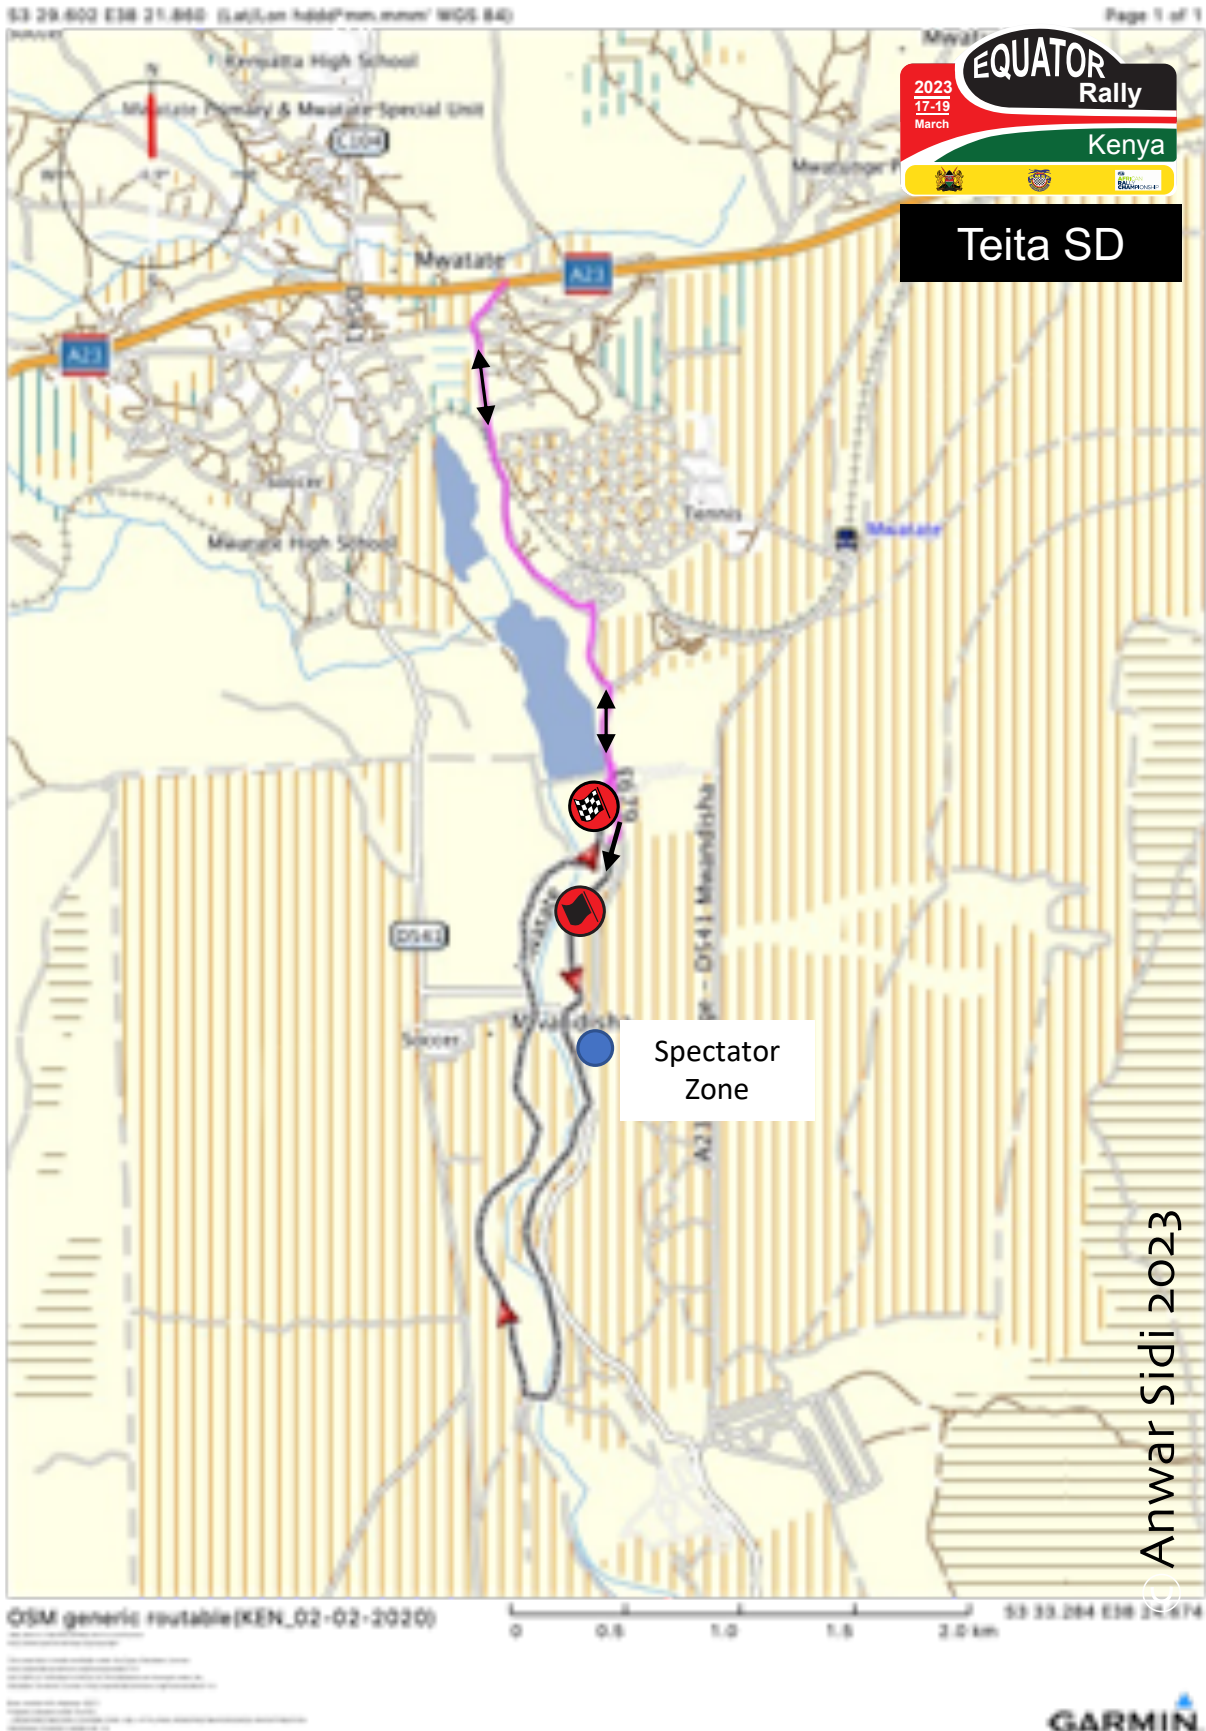

OVERALL STAGE MAP

SHAKEDOWN TEITA

SS1/5/9 CHARCOAL 1,2&3

SS2/6/10 CAMP 1,2 & 3

Anwar Sidi 2023

SS3/7 KARANI 1&2

SS4/8 KAMTONGA 1&2